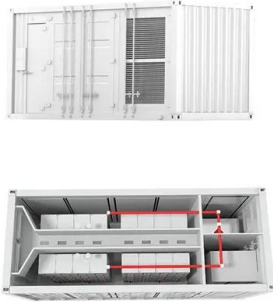

High quality lfp powerstation in Nigeria