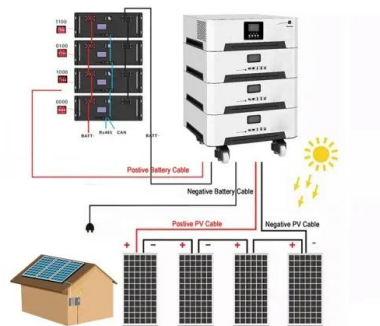

[SmartDC Outdoor Fast EV Charger , FLO](#)

FLO offers a full range of accessories and services for our SmartDCTM outdoor fast chargers, all available from our North America-based network operations center. Trust the SmartDCTM station to ...