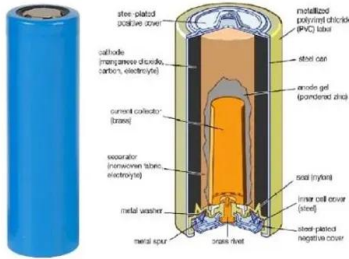

How long can 100 watts of solar energy last