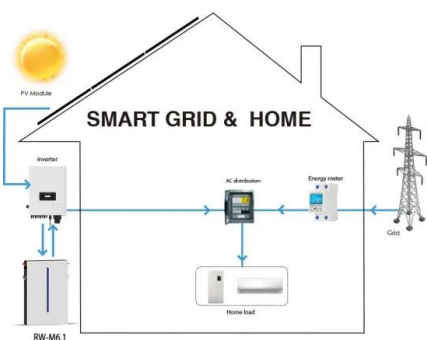

[Smart DC Power Choices for Outdoor Cabinet Solutions](#)

Common voltage levels for outdoor cabinets include 48V DC, which is widely used in telecommunications, and other voltage levels such as 24V DC or 12V DC depending on the application.