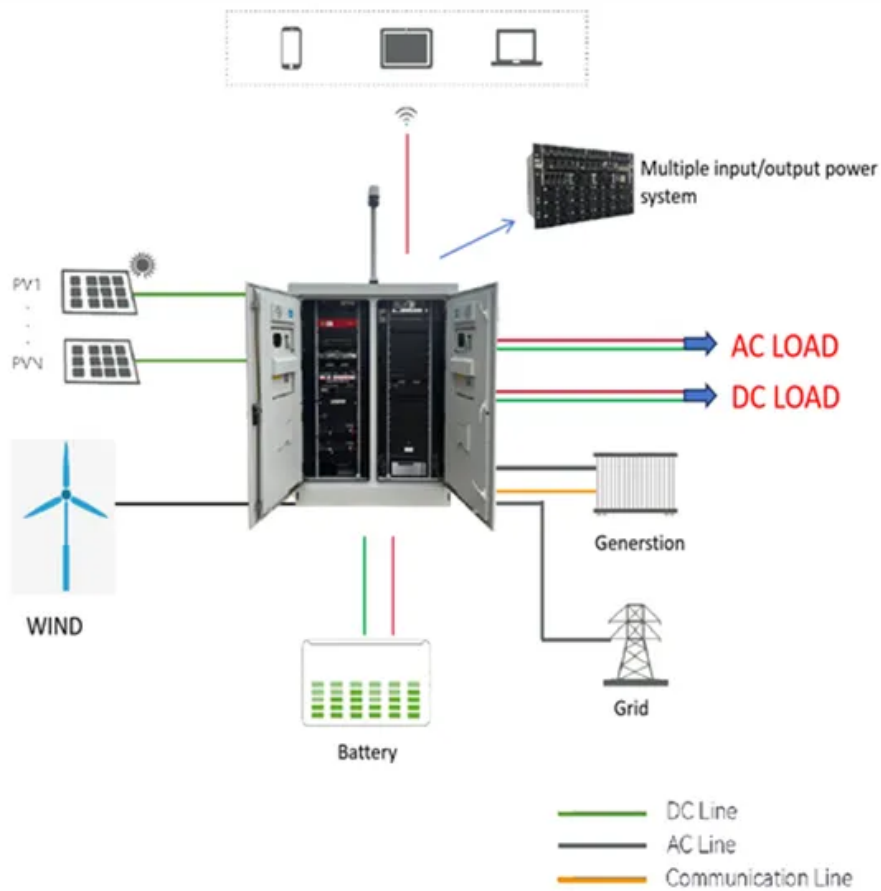

# How low is the DC voltage of outdoor battery cabinet