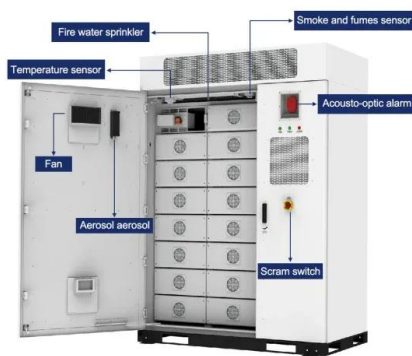

How Much Do Outdoor Base Station Cabinets Usually Cost?

Understand how much a base station cabinet for outdoors costs-including the battery cabinet and outdoor telecom cabinet options-and what affects the pricing.