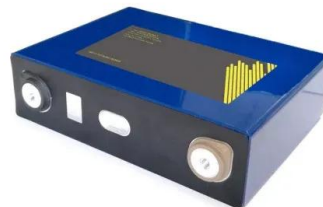

[Top 10 Indonesian Outdoor Communication Battery Cabinet ...](#)

Battery companies based on the 2023 & 2024 market share reports. Mordor Intelligence expert advisors conducted extensive research and identified these brands to be the leaders in the Indonesia Battery ...

[OEM Waterproof Outdoor UPS Battery Cabinet for Telecom Power](#)

It provide a secure thermally managed environment for backup battery systems for telecommunications and cable applications. With durable sandwich panel construction, this air-con.