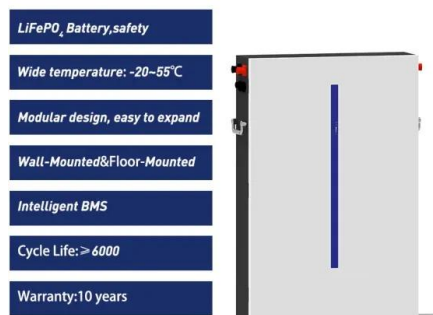

CHOOSE , English meaning

CHOOSE definition: 1. to decide what you want from two or more things or possibilities: 2. to decide to do something.... Learn more.