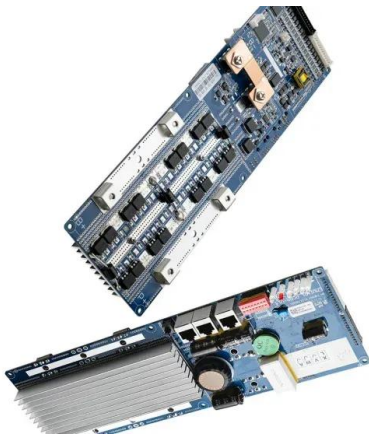

[Mobile Solar Container Systems , Foldable PV Panels , LZY Container](#)

LZY Solar Containers use proprietary folding panel technology to maximize power generation while maintaining standard shipping dimensions. Our systems are faster to deploy, generate more power ...