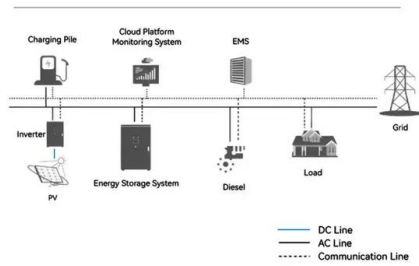

How to connect the photovoltaic panel inverter to WiFi

Overview

To connect your solar inverter to WiFi, access your device's WiFi settings and connect to the inverter's temporary WiFi network. Open the Solar Edge App and follow the on-screen instructions. Learn how this can enhance energy efficiency and smart home integration, ensuring practical tips for setup. Today, we will elaborate on the Wi-Fi solar inverters and discuss their connection! If playback doesn't begin shortly. This quick guide describes how to connect a SolarEdge Wi-Fi device to a network.

How to connect the photovoltaic panel inverter to WiFi

System Topology

[Wi-Fi Solar Inverters: How They Work & How to Connect Them \(2026\)](#)

Wi-Fi solar inverters are inverters that can connect to the internet through a Wi-Fi network. Through this network and a smart device, you can monitor the performance and energy data of your solar system ...