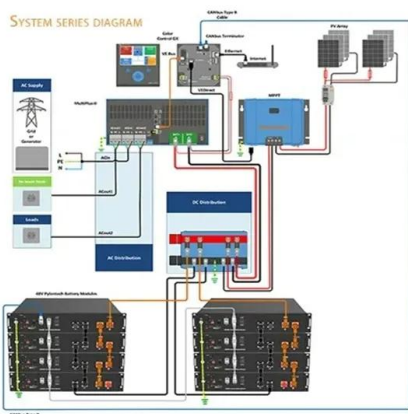

How to use the energy storage smart switch cabinet

How to use the energy storage smart switch cabinet

[How to Configure the Energy Storage Combiner Cabinet: A Step ...](#)

How to Configure the Energy Storage Combiner Cabinet: A Step-by-Step Guide for System Integrators Let's face it - configuring an energy storage combiner cabinet isn't exactly the sexiest part of building ...

[How to use the energy storage smart switch cabinet](#)

The Enphase Enpower smart switch is a device that connects the home to utility grid power (grid), the Encharge storage system, and solar photovoltaics (PV). It seamlessly transitions the home energy ...

[How to Connect an Energy Storage Cabinet: A Step-by-Step ...](#)

Why Proper Cabinet Connection Matters in Modern Energy Storage Connecting energy storage cabinets isn't just about plugging in cables--it's the backbone of efficient renewable energy systems. Did you ...

[What is the switch of energy storage cabinet? . NenPower](#)

The switch of an energy storage cabinet is crucial for managing power flow, ensuring safety, facilitating maintenance, and enabling integration with smart grid technologies.