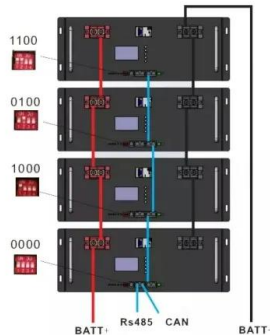

Huawei PV 6kW inverter

Huawei PV 6kW inverter

[SUN2000-3/3.68/4/4.6/5/6K-LB0 , Solar Inverter Single-phase , HUAWEI](#)

SUN2000-3/3.68/4/4.6/5/6K-LB0, a more powerful inverter for you to run your home on green energy. It provides active safety, a 25-year engineered service life with enhanced protection and future-ready ...