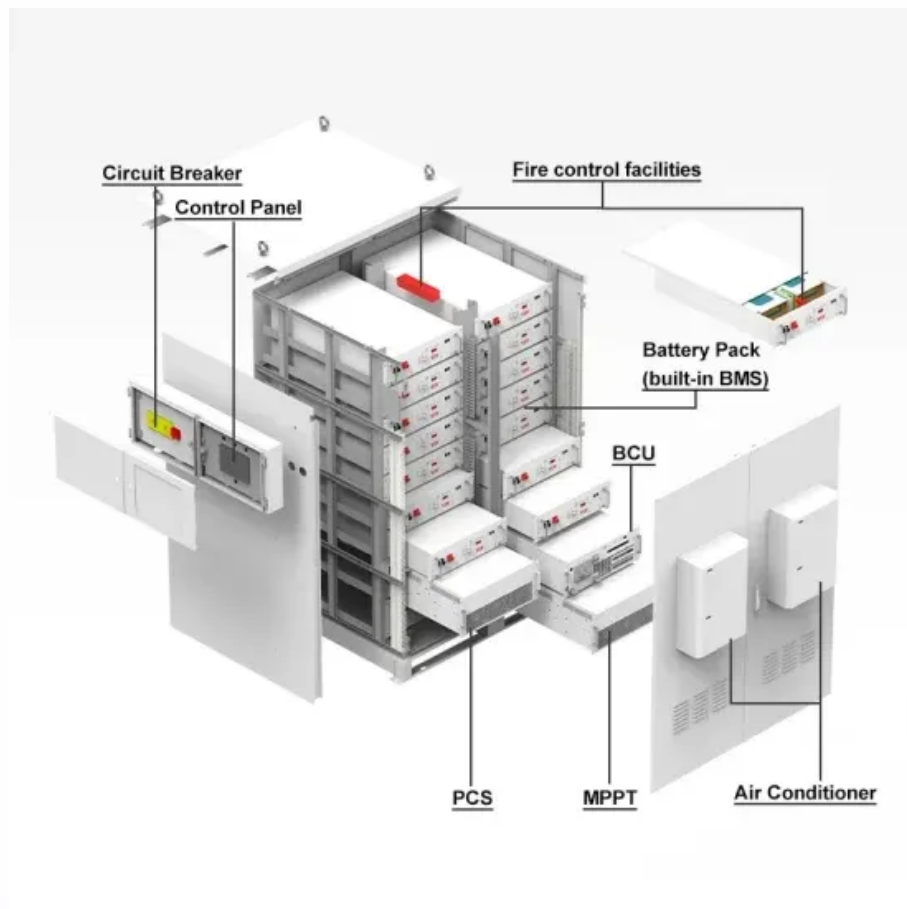

Huawei PV 6kW inverter

Huawei PV 6kW inverter

[SUN2000-3/3.68/4/4.6/5/6K-LB0 , Solar Inverter Single-phase , HUAWEI](#)

SUN2000-3/3.68/4/4.6/5/6K-LB0, a more powerful inverter for you to run your home on green energy. It provides active safety, a 25-year engineered service life with enhanced protection and future-ready ...