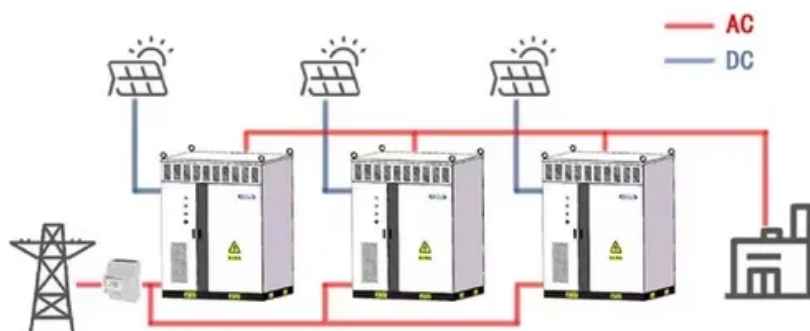

Huawei solar inverter high power

WORKING PRINCIPLE

Huawei solar inverter high power

Sample Order
UL/KC/CB/UN38.3/UL

[Huawei 3-phase hybrid inverter](#)

Discover the three-phase hybrid inverters from Huawei: ideal for PV systems with storage. With intelligent control, high efficiency and flexible integration - perfect for commercial and modern ...

[Huawei 10KW Hybrid Smart Energy Controller \(High Current ...](#)

The Huawei SUN2000-3-10KTL-M1 is a three-phase grid-tied string inverter that converts DC power from PV strings into AC power. This power can be fed into the grid, used to supply home appliances, ...

[Huawei FusionSolar Utility for large-scale systems and solar parks](#)

The Huawei SUN2000-215KTL is a highly efficient string inverter for large PV power plants. Both versions (H0 and H3) offer a first-class solution for 1,500 V systems with high demands on ...