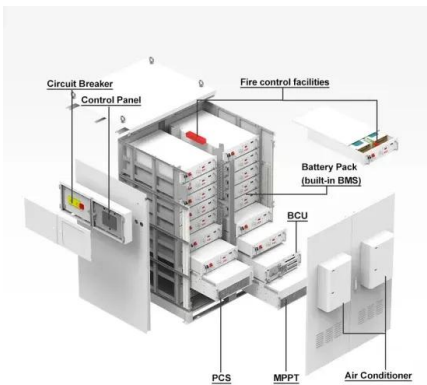

Hybrid Type Data Center Battery Cabinet for Hotels

Hybrid Type Data Center Battery Cabinet for Hotels

[Vertiv Introduces Fully Populated, High-Density Lithium Battery](#)

The cabinets are equipped with Vertiv's intuitive interactive touch screen HMI display to provide visibility and control of the cabinet, operating system, and the installed batteries.

- ✓ LIQUID/AIR COOLING
- ✓ INTELLIGENT INTEGRATION
- ✓ PROTECTION IP54/IP55
- ✓ BATTERY /6000 CYCLES

[Vertiv Introduces Fully Populated, High-Density Lithium Battery](#)

"With our Vertiv EnergyCore battery cabinets, we are delivering exactly what our customers and our industry need - compact, high-density energy storage capable of operating safely ...

[Atlas Expandable Energy Storage Cabinet](#)

The expandable stackable Lithium Battery Storage Cabinets makes adding multiple Batteries or additional Inverters to your Energy Storage Solution quick, attractive and super simple.

[Vertiv HPL Lithium-ion Battery Energy Storage System](#)

Data Center Rack The standardized design provides a safe, secure, and sturdy enclosure that matches the look and feel in modern data centers.

[Vertiv's lithium-ion battery cabinet works with large capacity UPS](#)