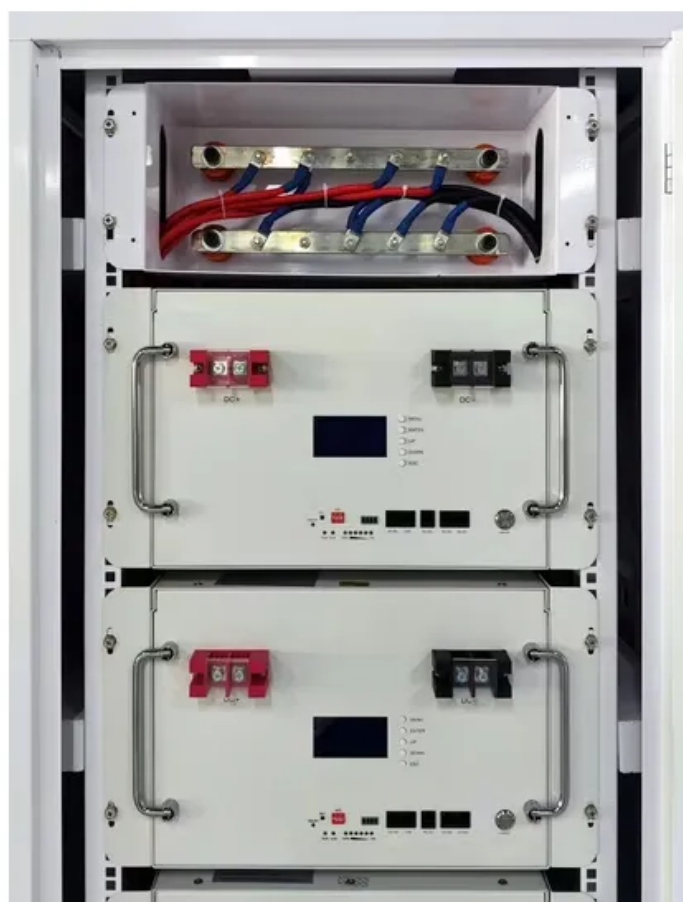

Instructions for Use of 5MW Modular Battery Cabinet

Instructions for Use of 5MW Modular Battery Cabinet

[SL-71373_Liebert® APM2 Modular EBC_REVA](#)

Save these instructions This manual contains important instructions that should be followed during installation of Vertiv™ Liebert® APM2 Modular External Battery Cabinet (EBC) and accessories. ...

[310484 Modular Battery Cabinet Keor Mod](#)

The purpose of this manual is to provide the skilled technician (see paragraph 2.2.1) with instructions for safely installing the modular battery cabinet Keor MOD, also called "equipment" in the rest of the ...