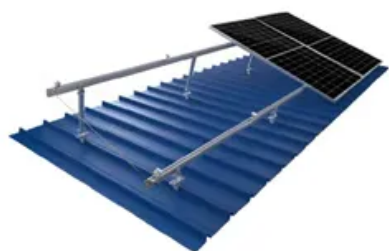

Intelligent photovoltaic energy storage cabinet hybrid type for island use

TILE ROOF SOLAR MOUNTING SYSTEM

STANDING SEAM ROOF SYSTEM

ADJUSTABLE TILT FLAT ROOF SYSTEM

TRIANGLE FLAT ROOF SYSTEM

Overview

Equipped with a robust 15kW hybrid inverter and 35kWh rack-mounted lithium-ion batteries, the system is seamlessly housed in an IP55-rated cabinet for enhanced protection against water and dust, ensuring reliable performance in various environments. For islands and remote communities, access to energy is more than a convenience—it's a necessity. GSL ENERGY provides comprehensive off-grid and hybrid power solutions that integrate solar generation, lithium battery storage, and intelligent energy management to deliver clean, uninterrupted power. A Hybrid Solar Energy System Storage Cabinet is an integrated power solution that combines solar generation, battery energy storage, inverter technology, and smart management into a single modular cabinet. Instead of using separate components for power conversion and energy storage, this design. The BSLBATT PowerNest LV35 hybrid solar energy system is a versatile solution tailored for diverse energy storage applications.

Intelligent photovoltaic energy storage cabinet hybrid type for island

12.8V 200Ah

[Imax Power's AC Side of Photovoltaic-Storage Hybrid Grid ...](#)

Imax Power, leveraging its profound technological expertise, has introduced an AC-side solution for its photovoltaic-storage hybrid grid-connected/off-grid integrated cabinet.

[SolaX ESS-AELIO , C & I Energy Storage ESS Cabinet , 50kW/60kW](#)

Designed to support grid-tied and off-grid scenarios, the Hybrid ESS cabinet offers seamless integration and maximized space utilization, making it an ideal choice for growing energy demands.