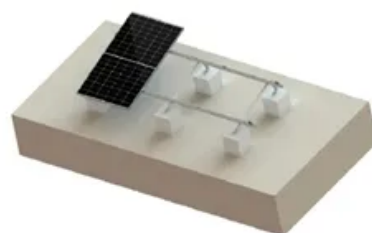

Intelligent photovoltaic energy storage cabinet hybrid type for island use

TILE ROOF SOLAR MOUNTING SYSTEM

STANDING SEAM ROOF SYSTEM

ADJUSTABLE TILT FLAT ROOF SYSTEM

TRIANGLE FLAT ROOF SYSTEM

Overview

Equipped with a robust 15kW hybrid inverter and 35kWh rack-mounted lithium-ion batteries, the system is seamlessly housed in an IP55-rated cabinet for enhanced protection against water and dust, ensuring reliable performance in various environments. For islands and remote communities, access to energy is more than a convenience—it's a necessity. GSL ENERGY provides comprehensive off-grid and hybrid power solutions that integrate solar generation, lithium battery storage, and intelligent energy management to deliver clean, uninterrupted power. A Hybrid Solar Energy System Storage Cabinet is an integrated power solution that combines solar generation, battery energy storage, inverter technology, and smart management into a single modular cabinet. Instead of using separate components for power conversion and energy storage, this design. The BSLBATT PowerNest LV35 hybrid solar energy system is a versatile solution tailored for diverse energy storage applications.

Intelligent photovoltaic energy storage cabinet hybrid type for island

12.8V 200Ah

[Imax Power's AC Side of Photovoltaic-Storage Hybrid Grid ...](#)

Imax Power, leveraging its profound technological expertise, has introduced an AC-side solution for its photovoltaic-storage hybrid grid-connected/off-grid integrated cabinet.

[Island intelligent energy storage cabinet equipment](#)

The energy storage cabinet is equipped with multiple intelligent fire protection systems, ensuring optimal safety. Additionally, it is scalable up to 372.7 kWh, allowing for flexible layout options.