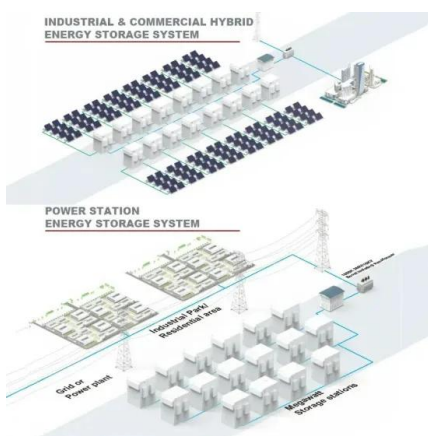

220 Volts Inverter

CHENGSI 200 Watt Pure Sine Wave Power Inverter DC 12V to AC 220V or DC 24V to AC 220V Converter, for Home, RV, Truck, Off-Grid Solar Power Inverter, Maximum Power Output of 1500W

[220V Power Inverters , 220 Volt Inverter](#)

The SureSine(TM) is a 300 watt pure sine wave inverter (12 volt DC input) designed specifically for remote off-grid photovoltaic (PV) systems. It is an ideal inverter for rural electrification projects, telecom, ...