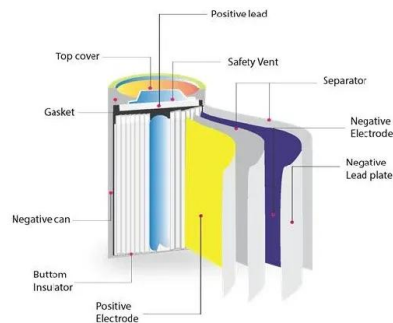

[AIMS Power 220/230 VAC Pure Sine International Inverters](#)

Find the best 220/230 VAC pure sine international inverters at The Inverter Store for use in off-grid applications in Europe or Africa.

[Off Grid Solar Inverter 3KW 110V/220V Split Phase](#)

Off Grid Solar Inverter 3KW 110V/220V Split Phase for Home Use with Pure Sine Wave with 80A MPPT charger and AC Battery Charger

[12V-220V/230V Battery Inverter , 3000 Watt Pure Sine Wave](#)

The Leaptrend Sirius series 3000W 12V Pure Sine Wave Inverter is perfect for most off-grid systems, whether for a van, RVs, trucks, boats, yachts, coffee van inverter or any remote location needing power.