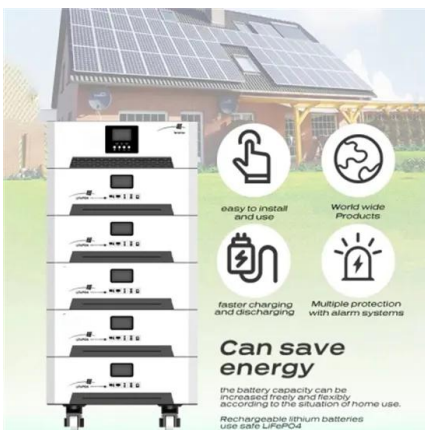

[Pure Sine Wave Power Inverter DC 12V 24V 48V 60V To AC 220V](#)

In fact, the excellent pure sine wave inverter provides higher quality AC power than the grid.