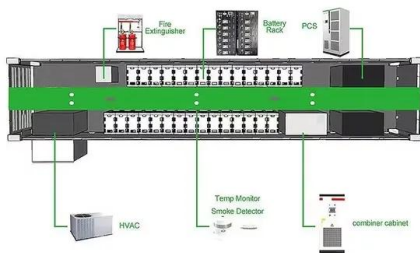

Dyness DH200F PV+ESS All-in-one Cabinet

ESS and D.G., smart air-cooled heat dissipation, single cabinet capacity of 215kWh. Suitable for industrial and commercial scenarios, which supports functions like timed schedu0002uling, peak ...