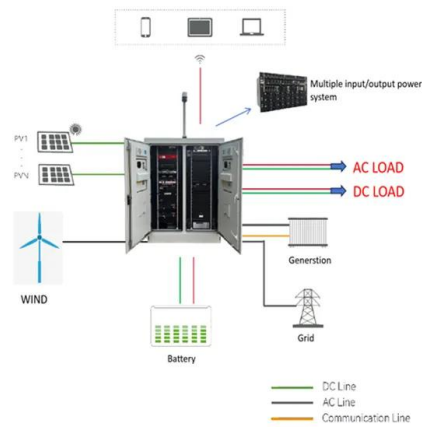

[Kinshasa Energy Storage Power Station Grid Connection: A Game ...](#)

Final Thought: The Kinshasa project proves that when designed for local conditions and paired with smart grid technology, energy storage becomes more than backup power - it transforms into the ...

[LZY Energy Storage Products](#)

Learn about LZY's cutting-edge products, from mobile solar PV containers, photovoltaic glass, and BESS power conversion systems.

Contact Us

For catalog requests, pricing, or partnerships, please visit:
<https://xraydiamondsolutions.co.za>