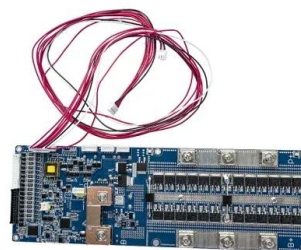

[A Review of the Kiribati PV and BESS Integration Studies](#)

Like previous studies, the BESS was modelled as a static generator allowing for simulation of BESS power recharging (absorb power from the network) and discharging (release ...