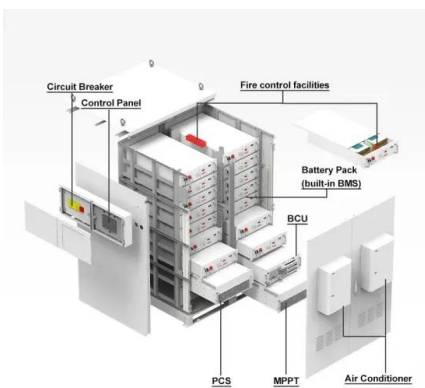

### **SOLAR COMBINER BOX**

The Power Assemblies' 1500VDC Solar Combiner Boxes are engineered to optimize grid-tied 1500V PV system applications by allowing you to increase the length of strings, reduce wiring complexity, ...

### [SOLECTRIA XGI 1500 Combiners](#)

The Attachable Combiner is designed to mate directly to the XGI 1500 inverter for use in distributed PV systems where the combiner and inverter are located together throughout the array field.

### [Solar Combiners & Recombiners](#)

The Shoals 1500V Dual-Fused Combiner series is designed for your floating ground array and is utilized to combine one or more strings per circuit when the fuse size does not exceed 32A.