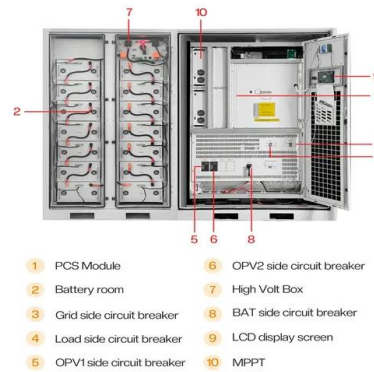

[GoodWe Unveils the New SMT 50/60kW Inverters in...](#)

GoodWe, the leading global solar inverter manufacturer, ...

[South Korea Inverter Market Size, Growth Report 2035](#)

Innovations in inverter technology are significantly impacting the inverter market in South Korea. The introduction of smart inverters, which offer advanced features such as grid support and real-time ...