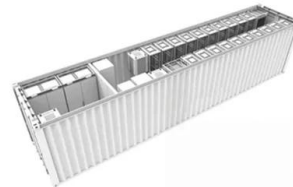

Kuwait industrial battery energy storage system

Explore the BSLBATT ESS-GRID Cabinet Series, an industrial and commercial energy storage system available in 200kWh, 215kWh, 225kWh, and 245kWh capacities, designed for peak shaving, energy backup, demand ...