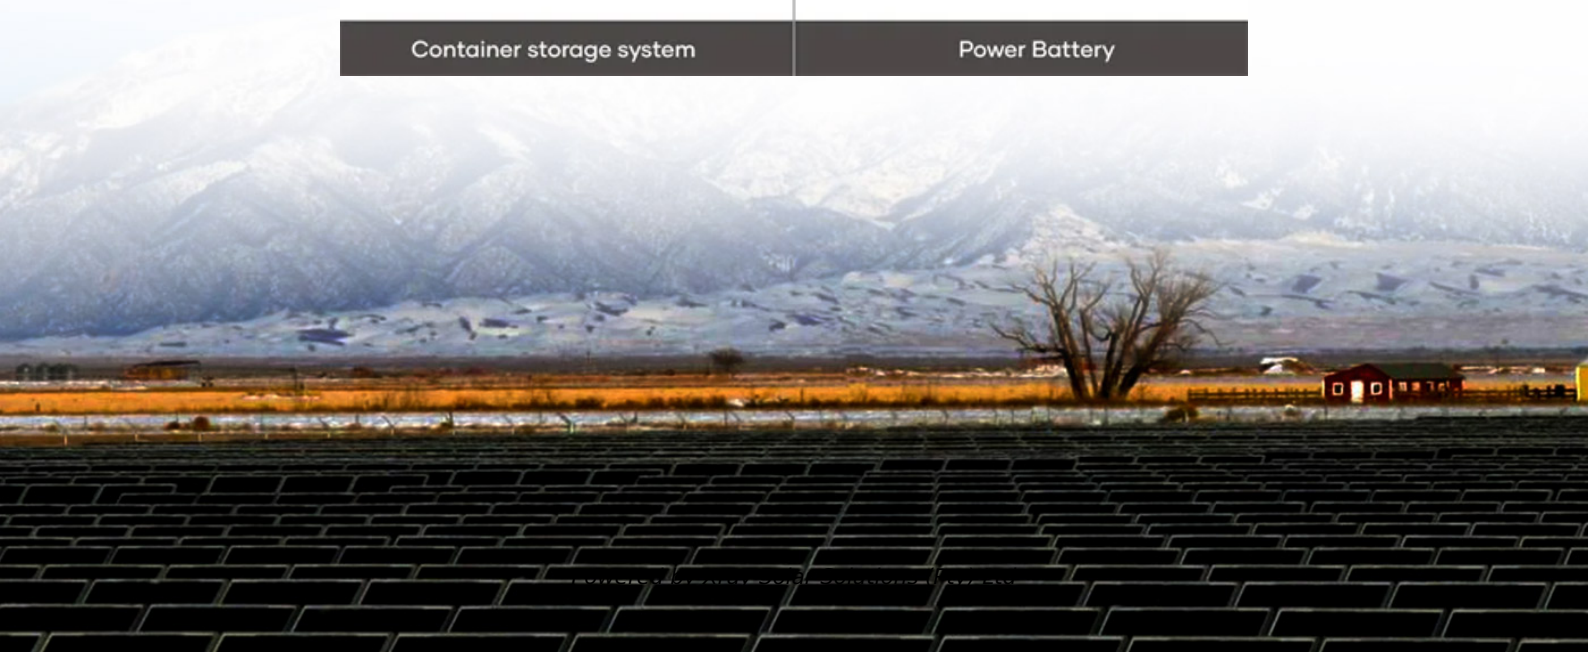

Large capacity outdoor power supply with high cost performance

GEL Battery

Lithium Battery

Container storage system

Power Battery

Overview

Need a dependable outdoor power supply for camping, RV trips, or emergency use?

This guide explores the best high-capacity options, industry trends, and practical tips to help you choose systems that deliver uninterrupted power in demanding environments. The 10 best large power stations of 2024 offer a range of options tailored to your needs, whether you're camping in the wilderness or preparing for an unexpected outage. These handy electricity suppliers vary in size, output, and energy source, not to mention durability. That's why we've tested 22 models since 2022; some we've kept on. Power stations are ideal for helping you get through a power outage and for off-grid camping. Let's dive into why large-capacity outdoor. ☑☑ [Adjustable input power and convenient to carry] Solarplay portable power supply can adjust the input power in five levels: 300W, 500W, 700W, 900W, 1100W, and can be charged according to the usage environment and charging needs.

✓ 200kwh

✓ Liquid Cooling Energy Storage System

[The Best Power Stations of 2026, Lab Tested & Ranked](#)

Compact yet powerful, the C1000 has enough power to get you comfortably through a multi-hour blackout. And, it excels in off-grid camping applications where portability and size need to ...

[SolarPlay Portable Power Station, 2400W/2160Wh Solar Generator ...](#)

SolarPlay has reliable products for outdoor adventures and backup power. SolarPlay Q2501 Large Capacity 2400W/2160Wh Power Station, Emergency Power for Home Backup. ...