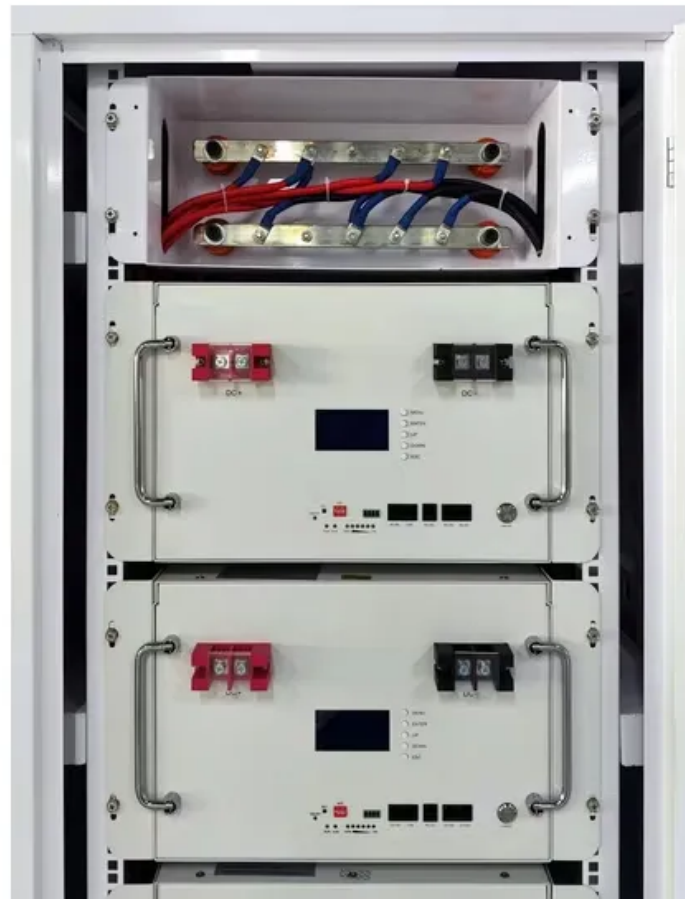

Large-scale cost of mobile outdoor cabinets for base stations in Australia

Overview

High Initial Investment Costs: Installing outdoor telecom cabinets requires significant upfront capital investment, including costs for equipment housing, cooling systems, corrosion-resistant materials, and secure installation. In the following article, I'll walk you through typical cost ranges for base station cabinets, including related types of battery cabinets and outdoor telecom cabinets; what influences higher or lower prices; and how one can estimate a realistic budget for their project. Several factors determine. Effective outdoor cabinet system integration is crucial for maintaining the reliability and performance of critical emergency infrastructure at base stations. To ensure optimal functionality, it is essential to follow certain do's and don'ts during the integration process. Precision sheet metal fabrication meets IP66 & NEMA 4X standards. Our cabinets are built to withstand harsh weather conditions and provide excellent protection for power. The global 5G Base Station Outdoor Integrated Cabinet market was valued at US\$ million in 2025 and is anticipated to reach US\$ million by 2032, at a CAGR of %from 2026 to 2032.