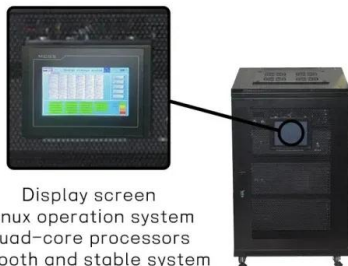

It includes a power module with inverter and a high-capacity lithium-iron phosphate battery and is compatible with either or both off-grid PV Solar or on-grid mains power supply all fitted in a compact ...