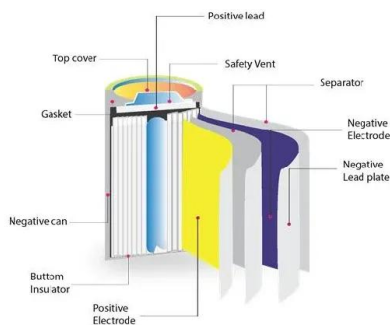

[Solar Module Power for Telecom Cabinets: Scenario-Based Analysis ...](#)

The following table presents a direct comparison of 100W, 200W, and 300W solar modules for telecom cabinet applications. Each module suits different cabinet types and operational ...