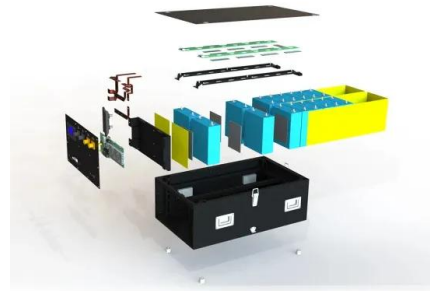

[300Ah (314Ah) Mini/Ultra Series - WattCycle-US](#)

Reliable power for your RV, solar, or boat. Explore 12V 300Ah (314Ah) LiFePO4 batteries: deep cycle, long lifespan.