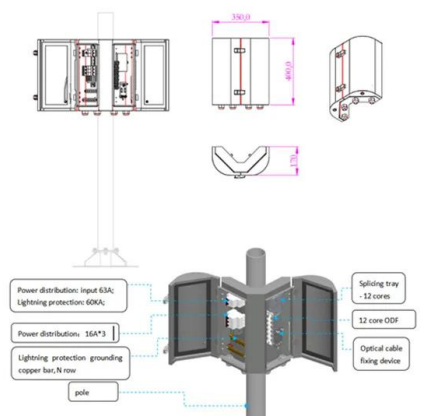

[LILONGWE SOLAR GRID CONNECTED POWER STATION](#)

No matter nights, rainy days or unexpected blackouts off the grid, the solar power is always at your request as a real bank. The built-in optimizer independently manages each battery module..

[Lilongwe Energy Storage System Construction: Powering Malawi's](#)

This article explores how cutting-edge battery technology and smart grid integration are reshaping energy reliability across residential, industrial, and commercial sectors in Central Africa.

[Lilongwe Photovoltaic Energy Storage Cabinet: Powering Malawi's](#)

Summary: Discover how Lilongwe photovoltaic energy storage cabinets are transforming Malawi's energy landscape. Explore their applications, technical advantages, and real-world success stories in ...