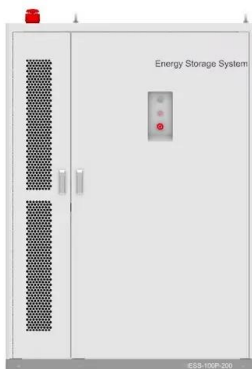

Lilongwe photovoltaic integrated energy storage cabinet 1m-series

Lilongwe photovoltaic integrated energy storage cabinet 1m-series

LILONGWE ENERGY STORAGE

Capital Energy Storage Cabinet Battery Plug-in Box Security Design Module short circuit protection Maintenance Convenience Design Concise Interface Design Hidden wiring harness design ...

LILONGWE ENERGY STORAGE CABINET CONTAINER PURCHASE

Internal structure of energy storage cabinet container Taking the 1MW/1MWh containerized energy storage system as an example, the system generally consists of energy storage battery system, ...

[LILONGWE CABINET ENERGY STORAGE SYSTEM SUPPLY](#)

Energy storage battery cabinet line base station Base station energy cabinet: a highly integrated and intelligent hybrid power system that combines multi-input power modules (photovoltaic, wind energy, ...