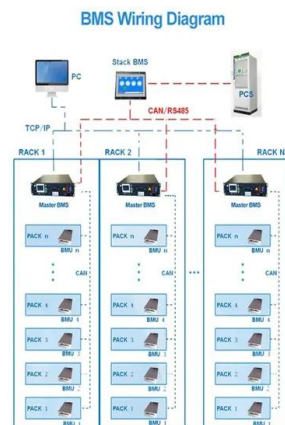

[Lima Cabinet - Outdoor Garden Furniture Manufacturer](#)

Home / Indoor Furniture / Cabinet / Lima Cabinet
Lima Cabinet

[bogota mobile outdoor cabinet smart type , etrailer](#)

Browse our selection of bogota mobile outdoor cabinet smart type to find the perfect solution for your unique requirements.