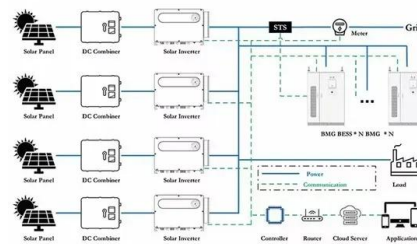

# Lobamba solar container communication station inverter battery de

## [Optimizing Communication Settings Between Inverter and Lithium Battery](#)

Summary: Proper communication between inverters and lithium batteries is critical for optimizing energy storage systems. This article explores industry-standard protocols, troubleshooting tips, and ...

## [LoRaWAN monitoring for solar plants and battery storage](#)

See how to use LoRaWAN gateways to monitor solar plants and battery storage sites, showing how to bring inverter and sensor data back securely over cellular.

### [Bolivia solar container communication station solar power ...](#)

Bolivia solar container communication station solar power generation system battery detection How to implement a containerized battery energy storage system? The first step in implementing a ...