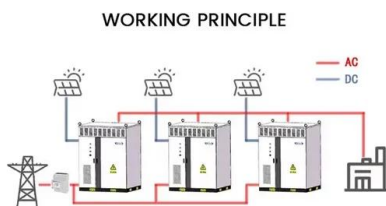

Long-lasting photovoltaic cabinet for subway stations

[15kW / 35kWh Hybrid Solar System Integrated Energy Storage Cabinet](#)

Equipped with a robust 15kW hybrid inverter and 35kWh rack-mounted lithium-ion batteries, the system is seamlessly housed in an IP55-rated cabinet for enhanced protection against water and dust, ensuring ...

[Photovoltaic Micro-station Energy Cabinet](#)

Provides remote on/off control of each output branch and multi-source inputs (PV, wind, AC, 12V, etc.) for power management flexibility. The Photovoltaic Micro-Station Energy Cabinet is a hybrid power compact solution ...