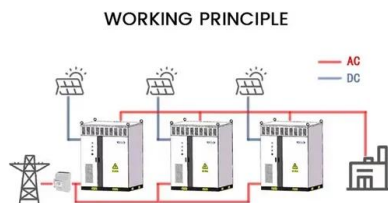

[UPS Inverter_Solar Inverter Manufacture_Split Phase Inverter_Low](#)

This is a multi-functional solar inverter/charger hybrid 3.5KW 4Kw,5.5Kw and 6kw available, combining functions of inverter, solar charger and battery charger to offer uninterruptible power support in ...

[Solar Inverter Manufacturers from Luxembourg](#)

A complete list of component companies involved in Inverter production.

[Luxembourg Zhenhe Photovoltaic Station Inverter](#)

The ABB inverter station is a compact turnkey solution designed for large-scale solar power generation. It houses all equipment that is needed to rapidly connect ABB central inverters to a medium voltage ...

[INGECON SUN Inverter Station](#)

This power station is supplied totally equipped with several high-efficiency PV inverters, the LV/MV transformer, MV switchgear and LV switchgear. It can be equipped with up to two dual inverters, in ...