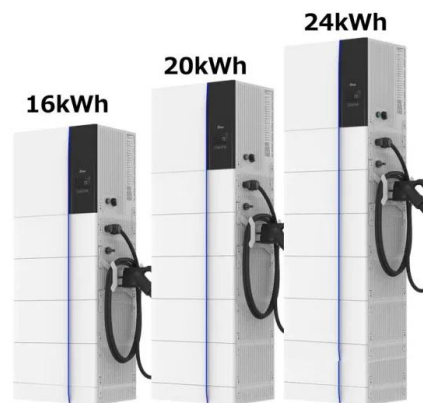

### [Luxembourg city energy storage outdoor enclosure](#)

A robust and energy-efficient outdoor enclosure solution for 5G radio and IT edge equipment that delivers efficient and reliable power supply, including battery backup.