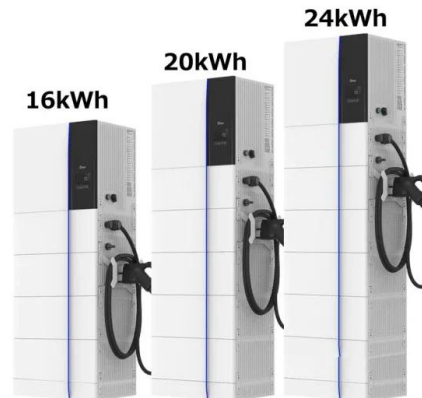

[Indoor Photovoltaic Telecom Energy Cabinet](#)

They transform solar-sourced DC into AC and store unused energy in high-performance battery packs, providing clean, renewable backup energy to mission-critical telecom equipment.

Luxembourg City's new energy storage project tender has become a hot topic in Europe's renewable energy sector. With a planned capacity of 120MW, this initiative aims to stabilize the grid as solar and ...