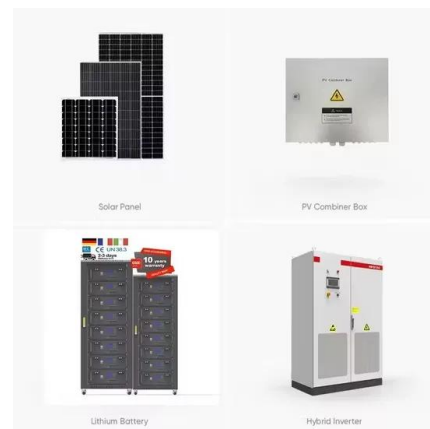

[Communication Base Station Li-ion Battery Market](#)

A single 48V/200Ah LiFePO4 battery can power a 4G base station for 8-10 hours, replacing multiple lead-acid units and saving 40% in physical footprint. This advantage proves vital in geographically ...