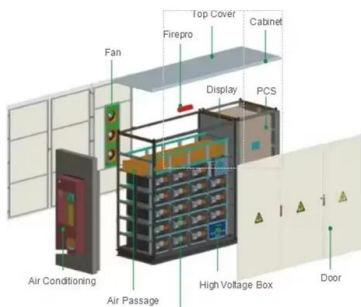

[Bess Solution 30kw/147kwh Bess Seamless Switching Between on and off](#)

In order to meet market demand, we continue to adjust the industrial layout. At present, we have produced and sold transformer series products in Shenzhen, Guangzhou and Luoyang, and can ...