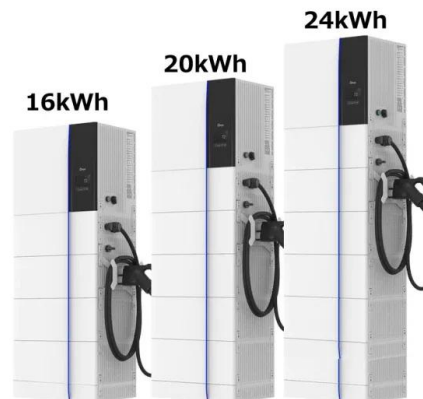

Byd Energy Equipment Supplied In In Malawi

20KW/40KWh Energy Storage Cabinet adopts steel 42U standard cabinet (the bottom surface is 600mm×1200mm)as the body, consists of 38KW on-grid PCS modules, 20KW PV charger module ...