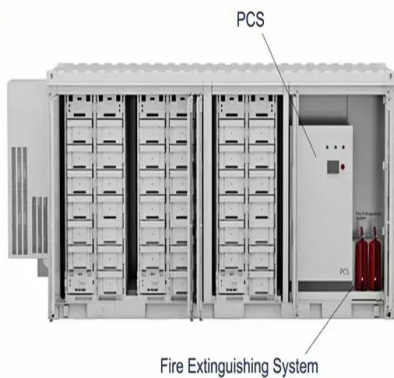

[250KW Commercial Microgrid Three-phase Hybrid Solar Inverter](#)

Microgrid series hybrid inverters adopt an integrated design, integrating PV controllers, energy storage converters, and on/off-grid automatic switching units, greatly improving customer deployment ...