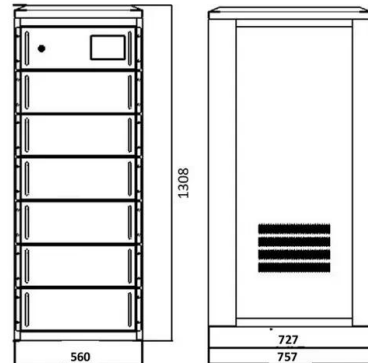

[1MW Bess Container Energy Storage Battery Inverter Cabinet Bess](#)

This is a working principle diagram of a solar energy storage system, showing the process from solar power generation to energy storage, use and grid connection. The components and their functions ...