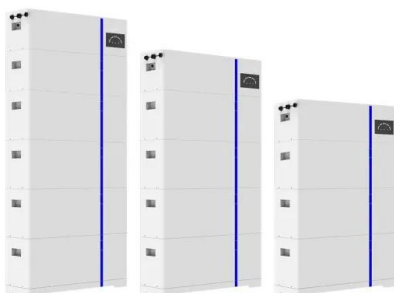

ESS

[All-in-One Energy Storage Cabinet & BESS Cabinets , Modular, ...](#)

Featuring lithium-ion batteries, integrated thermal management, and smart BMS technology, these cabinets are perfect for grid-tied, off-grid, and microgrid applications. Explore reliable, and IEC ...