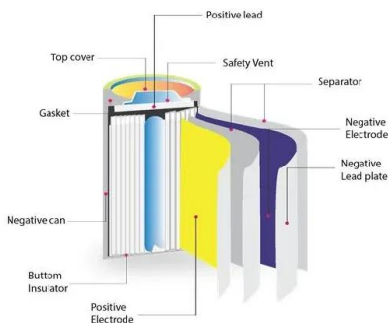

[Outdoor Photovoltaic Energy Cabinet](#)

Combines high-voltage lithium battery packs, BMS, fire protection, power distribution, and cooling into a single, modular outdoor cabinet. Uses LiFePO4 batteries with high thermal stability, extensive cycle ...