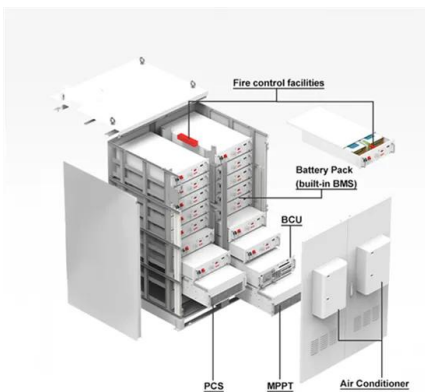

[Communication container station](#)

Huijue Group Communication Container Station: It is a large outdoor base station with large capacity and modular design. This series of products can integrate photovoltaic and wind clean ...

[Outdoor integrated power cabinet for communication base stations](#)

The power cabinet is divided into a power compartment and a battery compartment, with power equipment and batteries installed separately. The outdoor integrated cabinet power cabinet adopts a ...

[Outdoor Communication Cabinet: Efficient Modular Design](#)

It can be widely used in communication base stations, smart transportation, edge sites, industrial and commercial sites and other fields to solve the problem of difficult access to mains power. It solves the ...