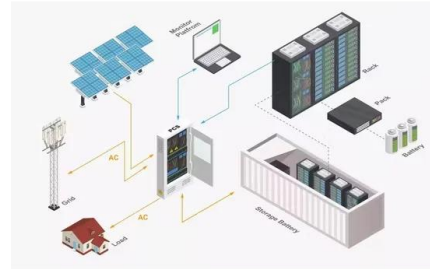

Our power supply enclosures offer efficient power processing & synchronous rectification, ensuring cool operating temperatures & longer runtime. See more!

[Introducing the Innovative Modular Power Distribution Cabinet](#)

**Distribution cabinet**

The Protect Integrated power distribution cabinet integrates the power supply and distribution system of the server room (ATS/MCCB, air conditioning distribution, lighting distribution, UPS power supply, ...)