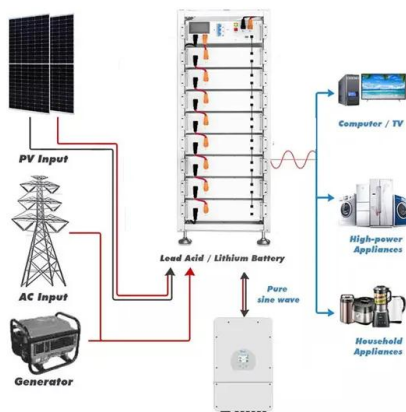

[Energy Storage Enclosures/Cabinets , Modular Design to Meet ...](#)

Machan conforms to the widely used design of rack-type enclosure structures with modular design capabilities. Our rack-type enclosure design not only conforms to common usage habits, but also ...

[Energy Storage Battery Cabinet , AEME](#)

The energy storage battery cabinet is a modular energy storage solution designed to meet the demands of international markets. It deeply integrates advanced battery management, intelligent thermal ...

[Cabinet Energy Storage System , VREMT](#)

Discover our high-efficiency, modular battery systems with zero capacity loss and rapid multi-cabinet response. Ideal for industrial, commercial, and emergency applications, our solutions offer remote ...