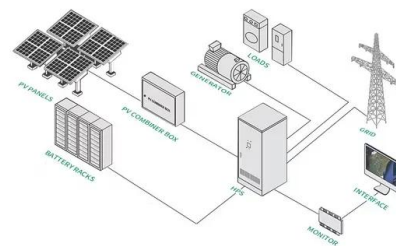

[Are There Portable Power Stations With Remote Monitoring ...](#)

Discover portable power stations with remote monitoring capabilities. Control your device, track energy consumption, and check battery levels through a simple app. Enjoy ...

[Best Wireless Generator Monitoring Systems for Reliable Power](#)

It is specially designed for liquid-cooled generators, ensuring compatibility with these units for precise monitoring of your generator's status, maintenance reminders, and power usage.