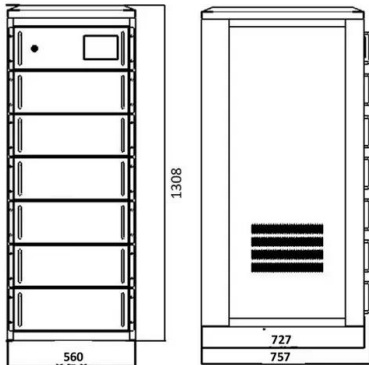

Nauru emergency command outdoor telecom cabinet hybrid

Nauru emergency command outdoor telecom cabinet hybrid

[Nauru Emergency Command Energy Storage Container Hybrid](#)

Nauru Emergency Command Energy Storage Container Hybrid Mobile Do mobile energy storage units provide power resilience? de power support to critical loads in the distribution system. This scenario ...