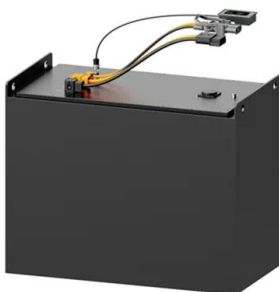

[Deprecation of Microsoft Defender Application Guard](#)

Core Infrastructure and Security Blog: Hi, I'm Helmut Wagensohn, a Cloud Solution Architect at Microsoft. I want to shed some light on the recent deprecation of Microsoft Defender ...

2MW / 5MWh
Customizable

[Outdoor Energy Storage Cabinet: 105KW/215KWh All-in-One Solution](#)

Designed for harsh environments and seamless integration, this IP54-rated solution features a 105KW bi-directional PCS, optional air- or liquid-cooled thermal management, and parallel operation ...

[Possible to replace Explorer.exe as the Windows 10 Desktop?](#)

In Shell Launcher v2, available in Windows 10 version 1809+ / Windows 11, you can also specify a UWP app as the replacement shell. To use Shell Launcher v2 in Windows 10 version 1809, ...

[Outdoor IP54 Solar Energy Storage Battery Cabinet AC/DC 250kwh,...](#)

1000V level DC to DC solar charge controller, used together with ATESS PCS and Bypass for large scale solar projects. Bypass cabinet is designed to be used together with bidirectional battery ...