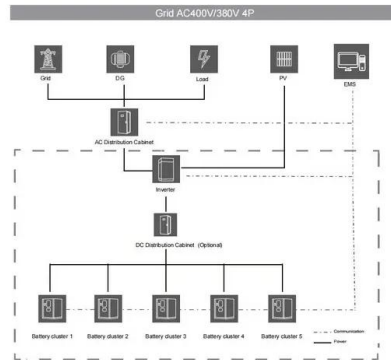

S30 Outdoor Cabinet BESS 1

S30 Outdoor Commercial & Cabinet Industrial BESS Peak shaving. Optional PV input. Global grid certified. NEMA 3R / IP54 rated.

Contact Us

For catalog requests, pricing, or partnerships, please visit:
<https://xraydiamondsolutions.co.za>