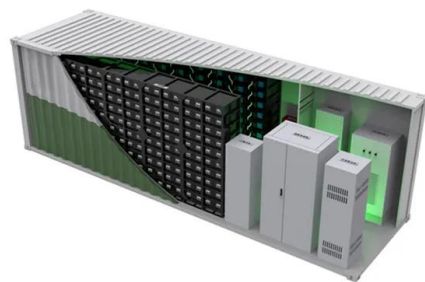

[Communication Base Station Battery Cabinets , Huijue Group E-Site](#)

Behind every communication base station battery cabinet lies a complex engineering marvel supporting our hyper-connected world. As 5G deployments surge 78% YoY (GSMA 2023), these silent power ...