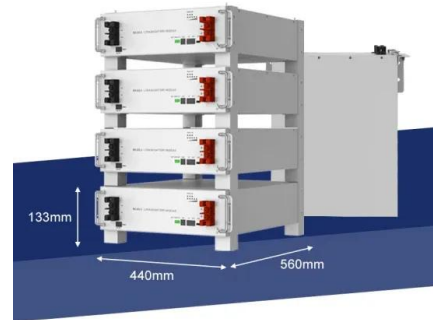

LZY-ZB Telecom Battery Cabinet

LZY-ZB Telecom Battery Cabinet is a compact, rugged backup power solution that is intended for telecommunications infrastructure (e.g. cell towers, base stations and remote sites).