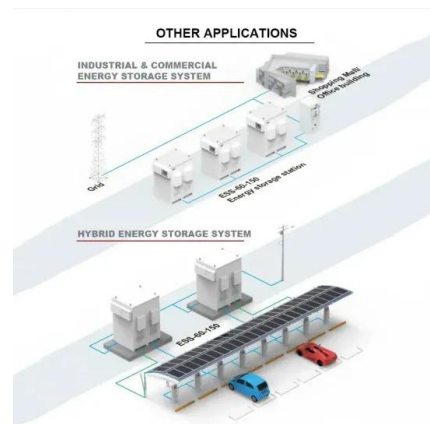

[Outdoor Energy Storage Cabinet: 105KW/215KWh All-in-One ...](#)

Whether retrofitting existing infrastructure or building a decentralized energy network, this cabinet empowers businesses to cut costs, enhance sustainability, and ensure uninterrupted power.

[Pylontech Energy Storage Outdoor Cabinet - AA Solar](#)

Modular design maximising energy storage flexibility, Lithium Iron Phosphate Cell (LFP) inside, enabling a very safe with a long-life battery, Quick connector to save installation time. The furniture-like design ...