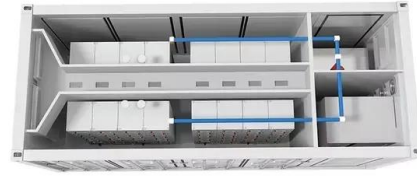

[Liquid-Cooled Battery Cabinet Battery Balancing Technology: Working](#)

This article explains the working mechanisms of passive and active battery balancing, the interaction between balancing and liquid-cooling thermal systems, advanced SOC algorithms, ...

Contact Us

For catalog requests, pricing, or partnerships, please visit:
<https://xraydiamondsolutions.co.za>